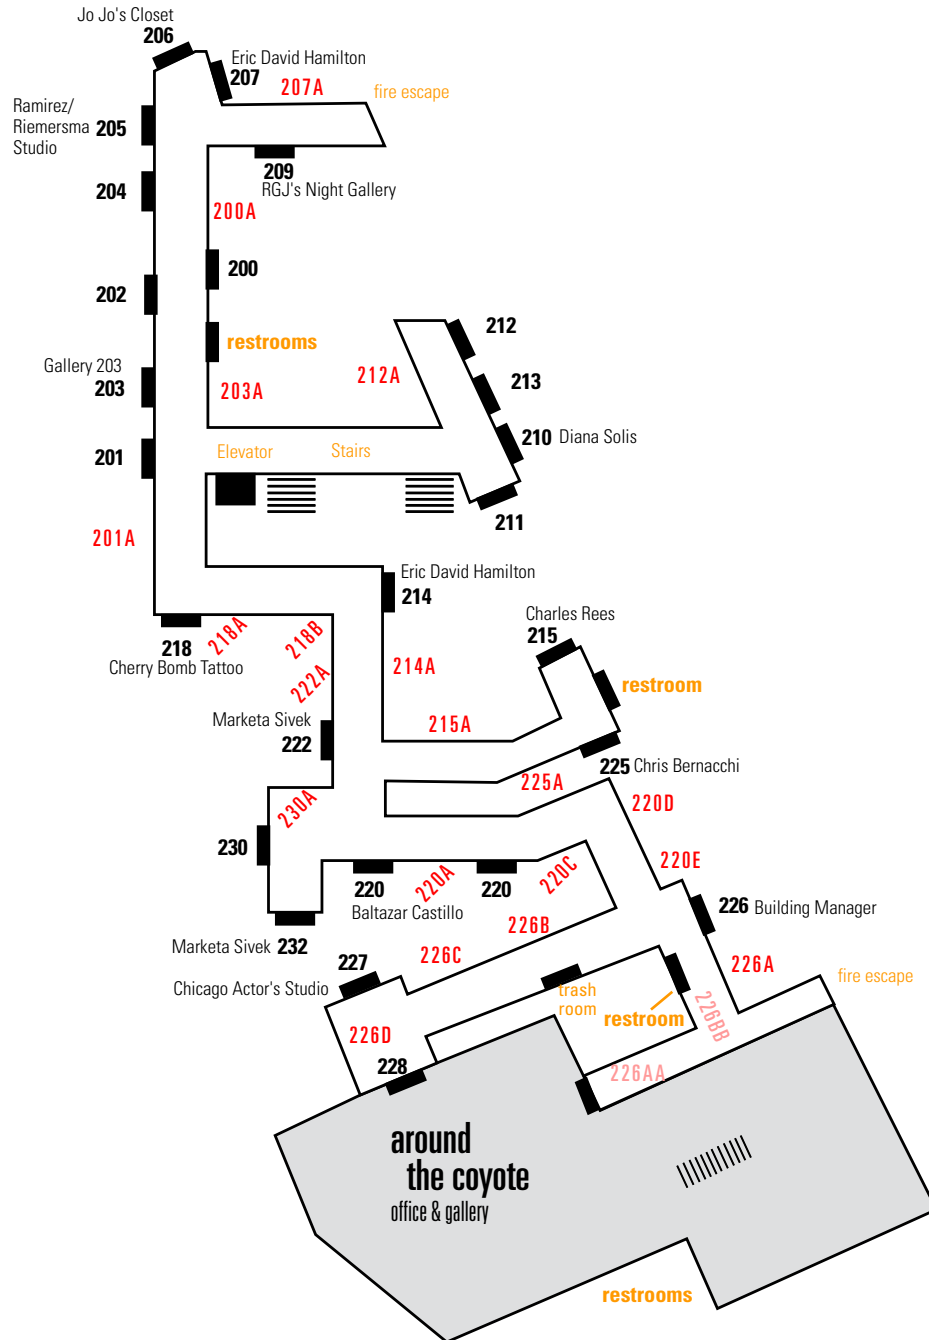

2nd Floor

Flat Iron Arts Building

1579 N. Milwaukee Ave. · Chicago, IL 60622

3rd Floor